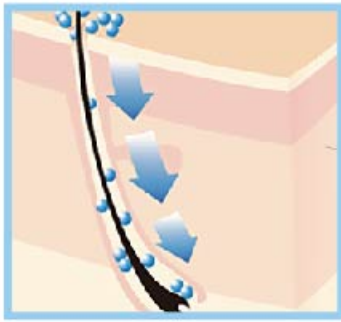

It can combine with hand shower.

Feature of product

Ethylene Propylene Rubber is used for our check valve. It is non-toxic, flexible and heat-resistant.

The material remains steady between the temperatures of $-100^{\circ}\text{C} \sim 250^{\circ}\text{C}$. It has excellent water resistance, chemical resistance and anti-oxidation.

* Originated check valve that prevents water from counter flowing.

* Venturi tube designed check valve (Patented).

Feature of product

Increase hair growth

Wrap the dirt

ECO

Deep clean
skin pores

Anion health