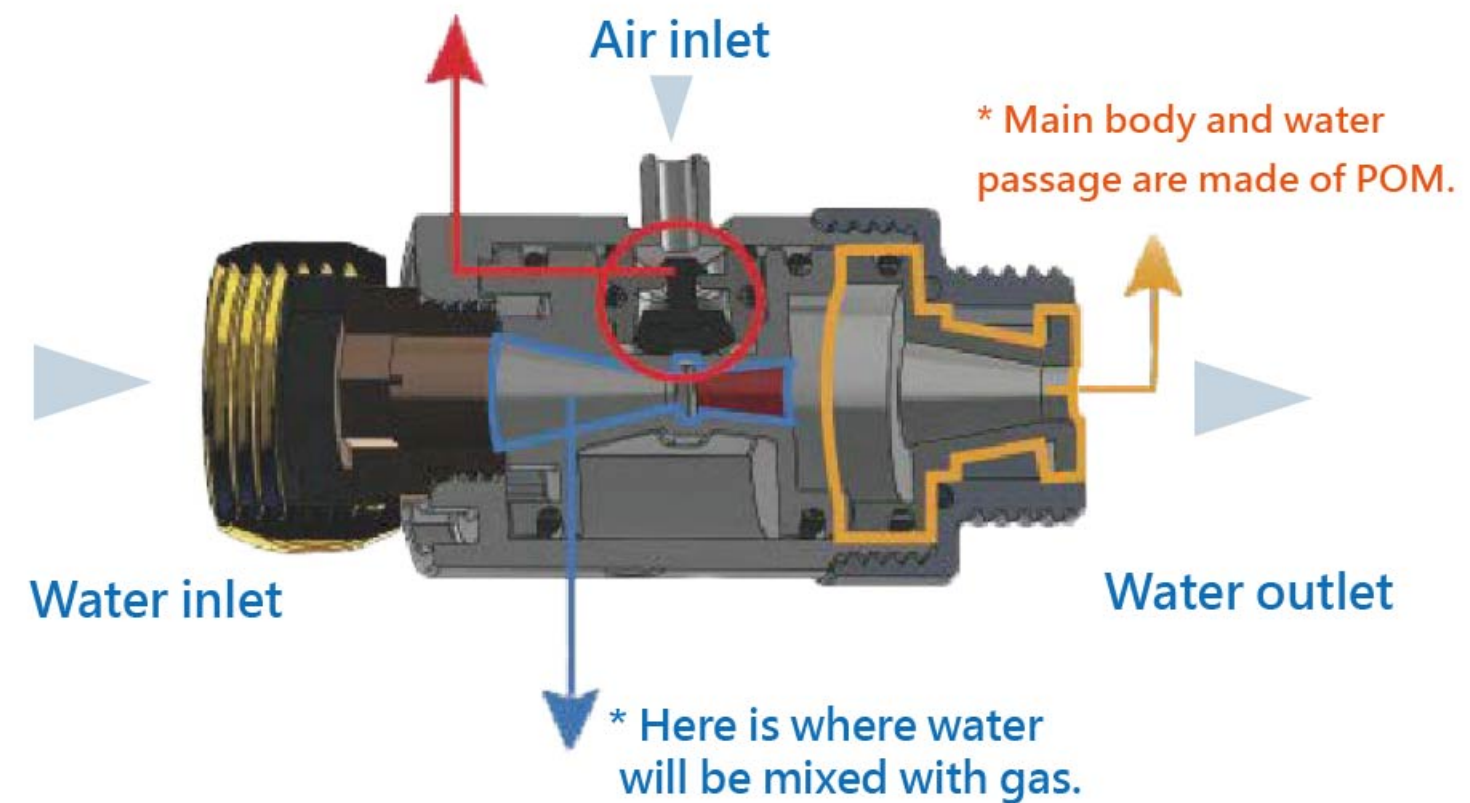

It can combine with hand shower.

Feature of product

Ethylene Propylene Rubber is used for our check valve. It is non-toxic, flexible and heat-resistant.

The material remains steady between the temperatures of $-100^{\circ}\text{C} \sim 250^{\circ}\text{C}$. It has excellent water resistance, chemical resistance and anti-oxidation.

* Originated check valve that prevents water from counter flowing.

* Venturi tube designed check valve (Patented).

Feature of product

Increase hair growth

Wrap the dirt

ECO

Deep clean
skin pores

Anion health