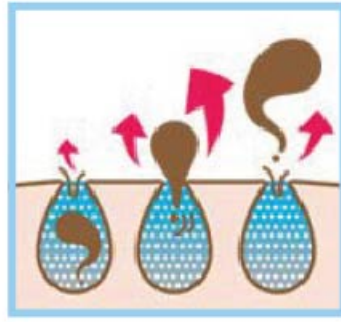

It can combine with hand shower.

Feature of product

Ethylene Propylene Rubber is used for our check valve. It is non-toxic, flexible and heat-resistant.

The material remains steady between the temperatures of $-100^{\circ}\text{C} \sim 250^{\circ}\text{C}$. It has excellent water resistance, chemical resistance and anti-oxidation.

* Originated check valve that prevents water from counter flowing.

* Venturi tube designed check valve (Patented).

Feature of product

Increase hair growth

Wrap the dirt

ECO

Deep clean
skin pores

Anion health

Save Water

* Water can be mixed with gas through special valve to produce anions so that this can improve blood circulation and make the skin smooth when you taking a shower.

* Water can combine with gas and will have high clean function.