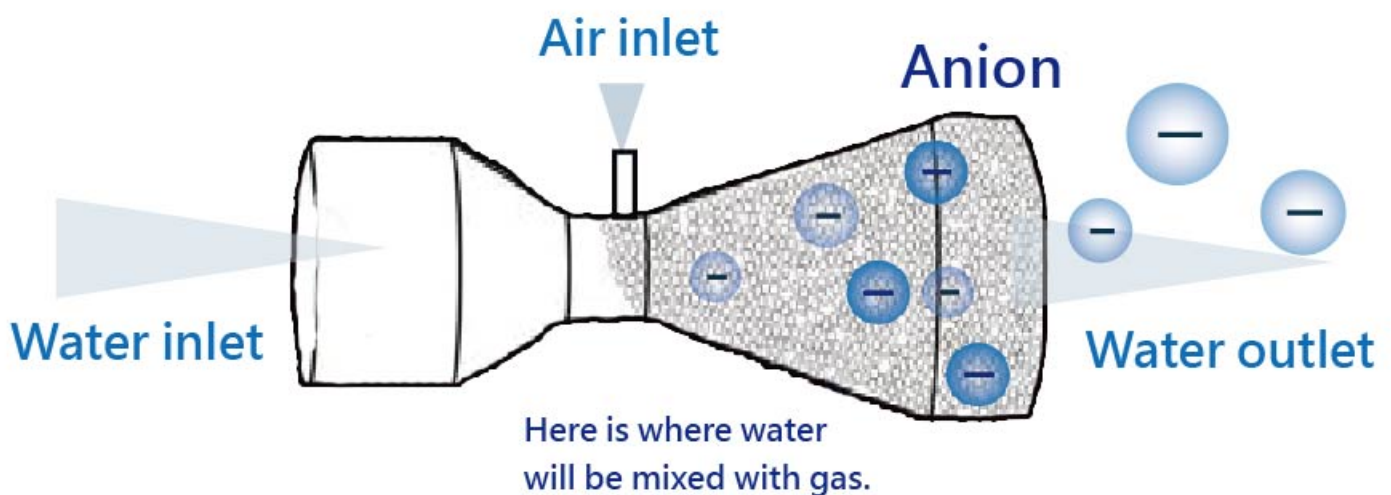

Depend on different personal bathing habits will have different results.

Feature of product

- * Easy to install because of the small size
- * Help release stress
- * Anti-aging
- * Increase hair growth
- * Save 40% water usage
- * Deep clean skin pores
- * Anion Generation
- * Make the skin smooth
- * Remove aging skin
- * Boost your metabolism
- * Improve blood circulation
- * Boost your skin's oxygen levels
- * Eco-friendly without energy consumption

It can combine with hand shower.

Feature of product

Ethylene Propylene Rubber is used for our check valve. It is non-toxic, flexible and heat-resistant.

The material remains steady between the temperatures of $-100^{\circ}\text{C} \sim 250^{\circ}\text{C}$. It has excellent water resistance, chemical resistance and anti-oxidation.

* Originated check valve that prevents water from counter flowing.

* Venturi tube designed check valve (Patented).

Feature of product

Increase hair growth

Wrap the dirt

ECO

Deep clean
skin pores

Anion health

* Easy to install because of the small size.

* Water can be mixed with gas through special valve to produce anions can deep clean skin pores, increase hair growth and boost your metabolism.

Certificate

Just simply install in between bath faucet and shower hose and then attach to hand shower can produce anions to help deep clean skin pores, easily bring away the dirt and also release fatigue, pressure. But even more importantly is to meet the environmental protection.