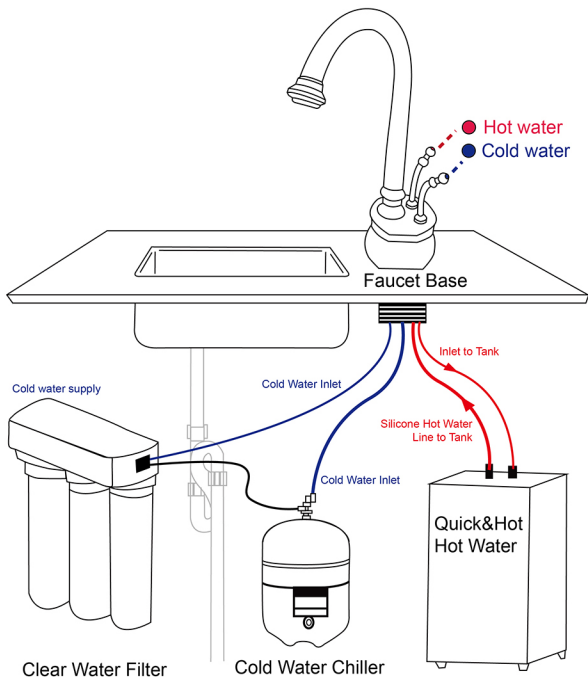

ERDEN Eco Drinking Water Faucet - Dual Temp

Product Specification

ERDEN Eco Drinking Water Faucet - Dual Temp

FT 2 0 8 4

Specialy:

- 1.Faucet body can replace the valve.
- 2.When Turn on the tap, you can drink easily, Easy to brew drinks.
- 3.Use the high specification design and lead-free materials.
- ★ 4.Double handle to presse out the cold water and hot water.
- 5.Choose various colors.

Characteristic

Characteristic

Can replacement valve

Cold water: Can regulate the handle

Hot water: Push the handle to pressed out the hot water, automatic bounce design.

Product Features

The latest RO faucet replacement ERDEN' s valve · The valve can be take out from main body. Because of general faucet use for a long time will damage caused by water leakage or seepage. Usually, have to replace the entire main body. This product can simply replace the internal valve. Save your expenses and not waste.

Characteristic

Can replacement valve.

When Turn on the tap,
you can drink easily.

Double handle to
pressed out the
cold water and hot water.

Use safety Lead-free
material, have
variety of colors.

ERDEEN
BATHROOM DESIGNER